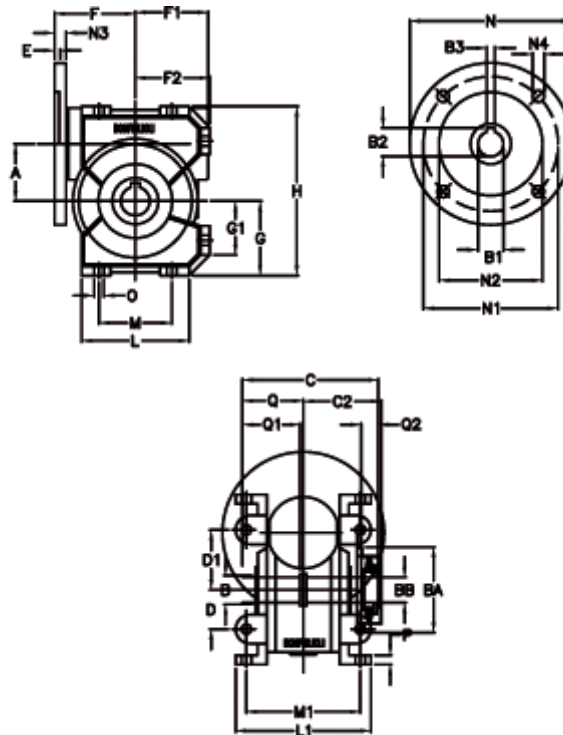

Article number: 390204904502336

Description: Worm Gear with Torque Limiter
VF 49-L2-U-45 P63B14

Measures

a = 49.5	C2 = 63.5	g = 64.5	N = 90	Q1 = 41
B = 25	D = 34	G1 = 46.5	N1 = 75	Q2 = 15
B1 E7 = 11	D1 = 52	H = 146.5	N2 = 60	
B2 = 12.8	Description = VF 49U-xx-63B14	H1 = 110.5	N3 = 7.0	
B3 H9 = 4	E = 3.0	L = 93	N4 = 6.0	
BA = 63	F = 70	L1 = 117	O = 8.5	
BB H7 = 14	F1 = 63	m = 63	P = 8	
C = 105	F2 = 64.5	M1 = 98.5	Q = 51.0	